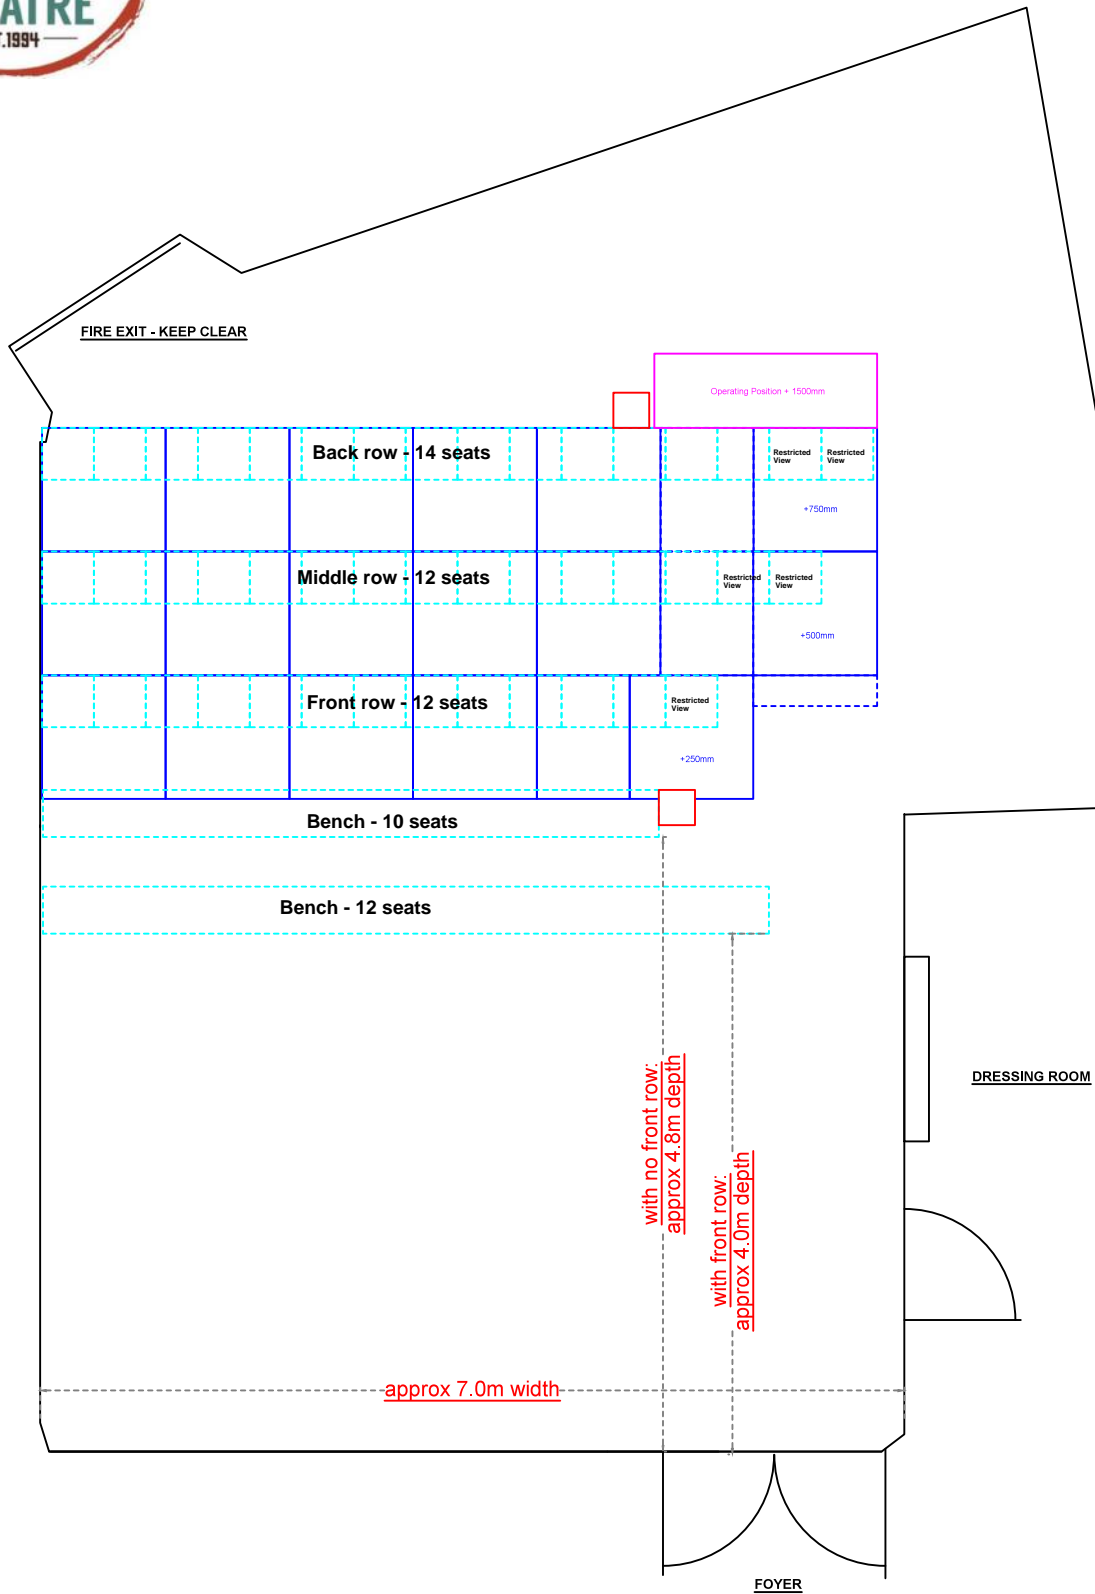

CPT Theatre Ground Plan

Last Updated: October 2018

Maximum Capacity - 60

Maximum Capacity (Including "Restricted View" Seats) - 65